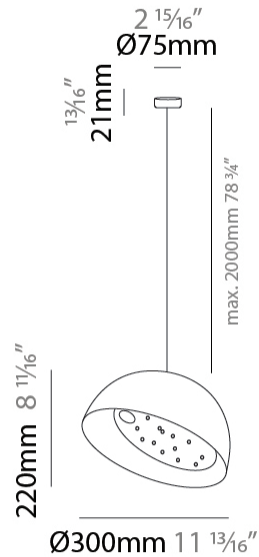

PROJECT	
TYPE	
SPECIFIER	
QUANTITY	
DATE	

BUCOLA SUSPENSION

D131552-

base number	Finish Options	Finish Options	Finish Options

1. To build a product code in our configurator select the specify button on the base model # product page
2. To build a manual product code on this datasheet choose from the options listed below in blue font and add the suffix to the base model #

GENERAL

Series: Bucola
Partner: Knikerboker
Division: Design
Installation: Suspension
Product Type: Pendant
Mounting Location: Ceiling
Light Distribution: Direct

PHYSICAL

Shape: Dome
Diameter (mm): 300
Diameter (in): 11 ¹³/₁₆
Height (mm): 220
Height (in): 8 ¹¹/₁₆
Max. Overall Height (mm): 2220
Max. Overall Height (in): 87 ³/₈
Fixture Finish: EWH / EBK / MAN / COF / PRD / SLF / GLF / CLF / BRL
Holder Finish: EWH / EBK / MAN / COF / PRD / SLF / GLF / CLF / BRL
Accent Finish: EWH / EBK / MAN / COF / PRD / SLF / GLF / CLF / BRL
Fixture Material: Metal
Cable Details: 2000mm/78 3.4" Transparent Cable

ELECTRICAL

Lamp Type: LED
Input Wattage (W): 16
Dimming: Non-Dimming / Phase Dimming (120vac Only)
Driver Included: No
Driver Location: Remote
Driver Type: Constant Current - Universal
Driver Class: Class 2
Input Voltage (V): 120 - 277
Constant Current (MA): 350

LED

CRI: >85 CRI
Lamp Life (hrs): 50000

OPTICAL

RATINGS AND CERTIFICATIONS

Certified By: CSA Certified to UL and CSA Standards
IP rating: IP20