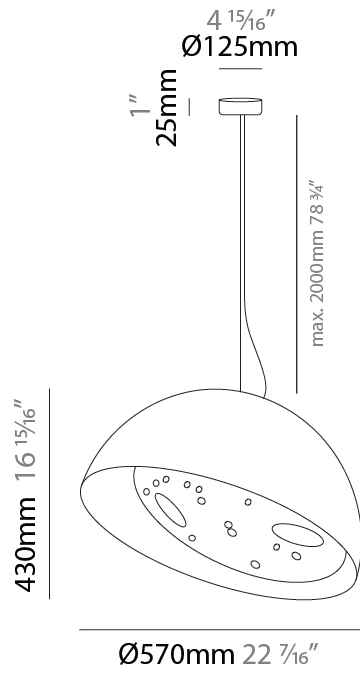

D131556-

base number   Finish Options   Finish Options   Finish Options

1. To build a product code in our configurator select the specify button on the base model # product page
2. To build a manual product code on this datasheet choose from the options listed below in blue font and add the suffix to the base model #

GENERAL

Series: Bucola
Partner: Knikerboker
Division: Design
Installation: Suspension
Product Type: Pendant
Mounting Location: Ceiling
Light Distribution: Direct

PHYSICAL

Shape: Dome
Diameter (mm): 570
Diameter (in): 22 7/16
Height (mm): 430
Height (in): 16 15/16
Max. Overall Height (mm): 2430
Max. Overall Height (in): 95 11/16
Fixture Finish: EWH / EBK / MAN / COF / PRD / SLF / GLF / CLF / BRL
Holder Finish: EWH / EBK / MAN / COF / PRD / SLF / GLF / CLF / BRL
Accent Finish: EWH / EBK / MAN / COF / PRD / SLF / GLF / CLF / BRL
Fixture Material: Metal
Cable Details: 2000mm/78 3.4" Transparent Cable

ELECTRICAL

Lamp Type: LED
Input Wattage (W): 64
Dimming: Non-Dimming / Phase Dimming (120vac Only)
Driver Included: No
Driver Location: Remote
Driver Type: Constant Current - Universal
Driver Class: Class 2
Input Voltage (V): 120 - 277
Constant Current (MA): 350

LED

Number of LEDs: 4
Color Temperature (°K): 3000
Max. Delivered Lumen (lm): 5400
CRI: >85 CRI
Lamp Life (hrs): 50000

OPTICAL

RATINGS AND CERTIFICATIONS

Certified By: CSA Certified to UL and CSA Standards
IP rating: IP20

PROJECT
TYPE
SPECIFIER
QUANTITY
DATE