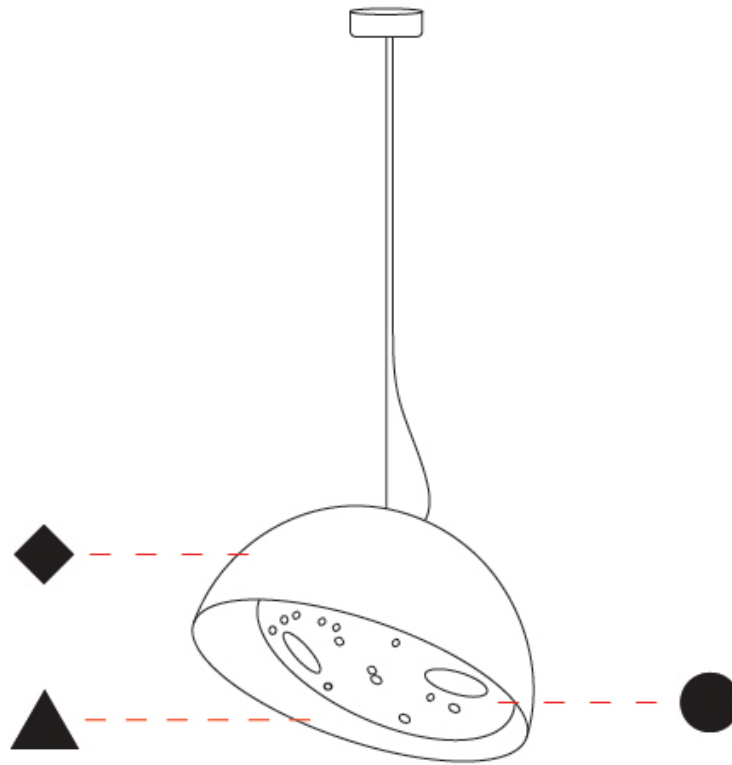

BUCOLA SUSPENSION

D131554-

PROJECT	_____
TYPE	_____
SPECIFIER	_____
QUANTITY	_____
DATE	_____