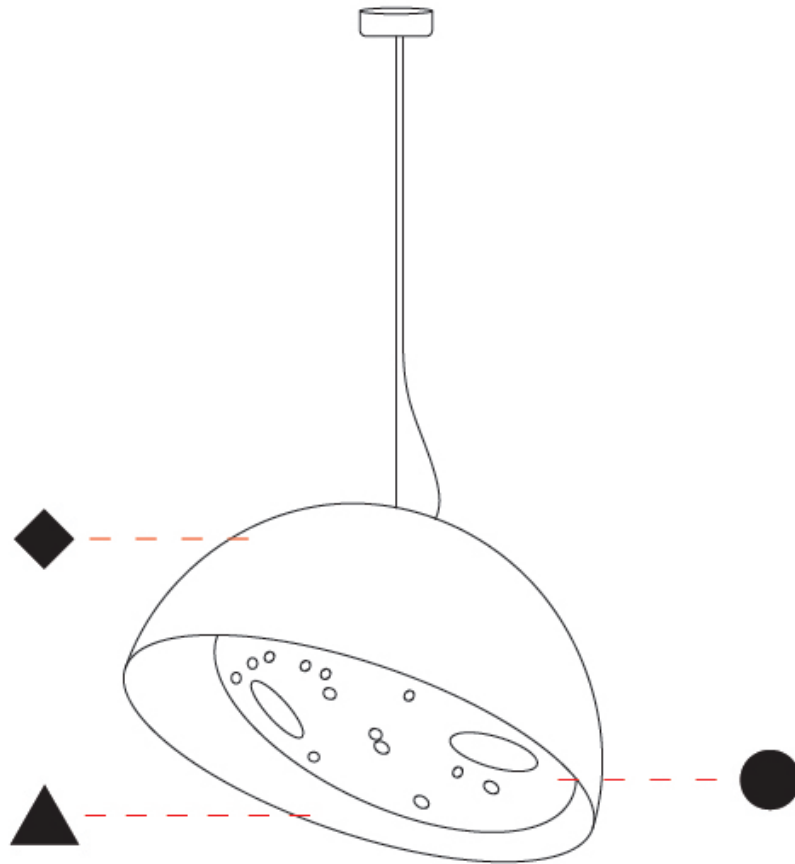

BUCOLA SUSPENSION

D131556-

PROJECT	_____
TYPE	_____
SPECIFIER	_____
QUANTITY	_____
DATE	_____

D